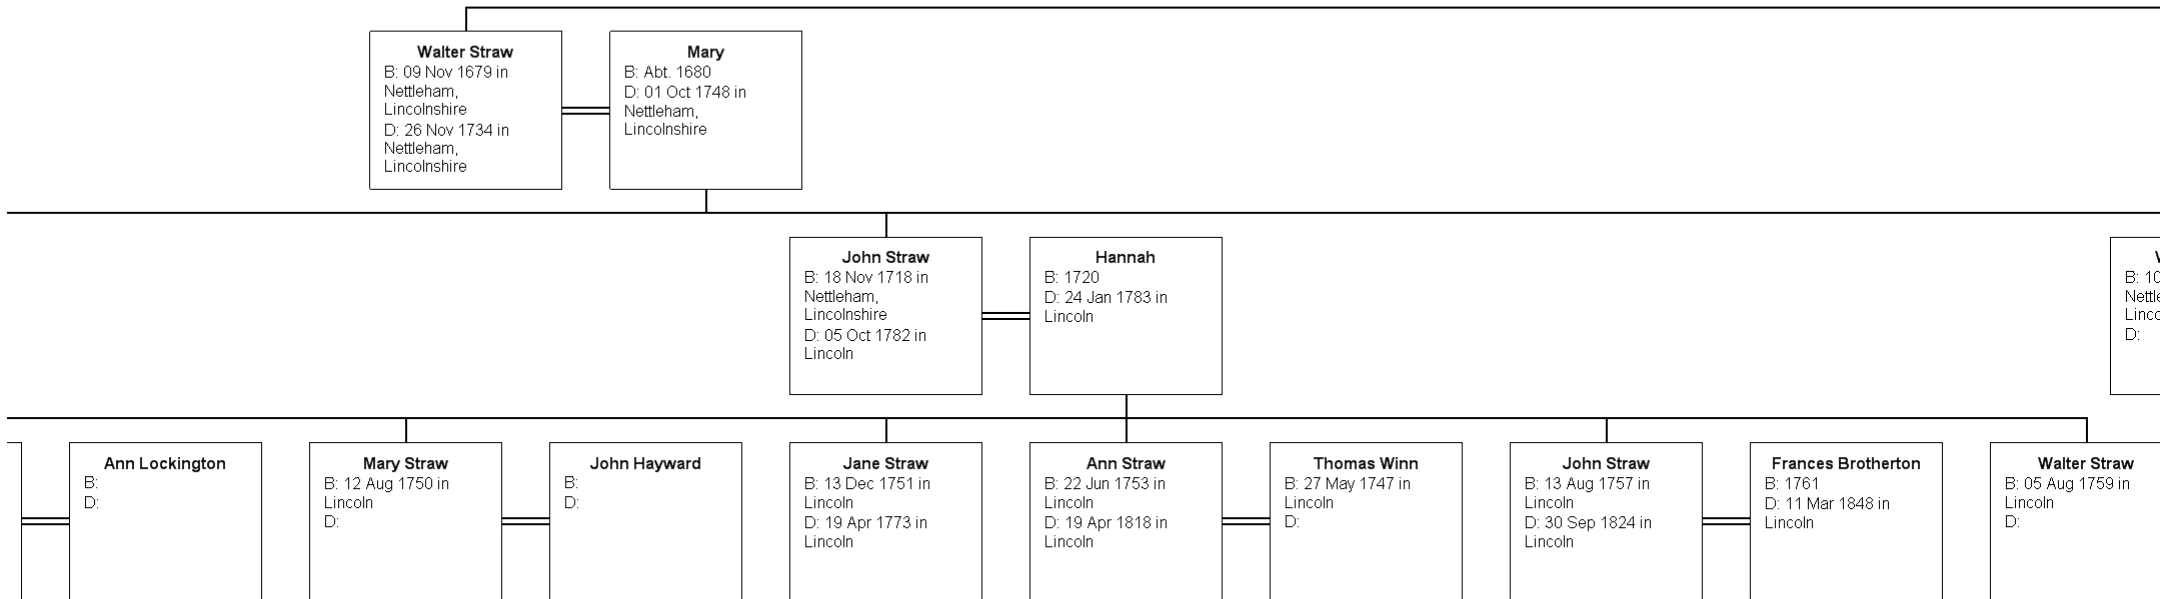

Descendant Chart for Walter Straw

Walter Straw
B: Abt. 1650 in Nettleham, Lincolnshire
D: 01 Feb 1682 in Nettleham, Lincolnshire

Jane
B: Abt. 1650 in Nettleham, Lincolnshire
D: Abt. 1681 in Nettleham, Lincolnshire

William Straw
B: 1 Apr 1721 in Nettleham, Lincolnshire

Mary Trevor
B:
D:

Noah Straw
B: 13 May 1725 in Nettleham, Lincolnshire
D: 06 Feb 1784 in Lincoln

Sarah Acland
B: 1725 in Lincoln
D: 07 Feb 1800 in Lincoln

B: 1
D:

William Straw
B: 10 Mar 1745 in Nettleham, Lincolnshire
D:

Sussanah Warwick
B:
D: 19 Apr 1805

Sarah Straw
B: 12 Feb 1754
D:

Sussanah Straw
B: 04 Feb 1756 in Lincoln
D:

John Straw
B: 30 Oct 1757 in Lincoln
D:

Sarah Straw
B: 15 May 1760 in Lincoln
D:

John Blundell
B: 23 Jan 1755 in Farnworth, Lancaster
D: 10 Mar 1828 in Brussels

Noah Straw
B: 26 Jul 1761 in Lincoln
D:

Susannah Straw
B: 22 Jul 1763
D: